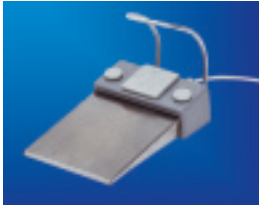

The Siger S60 Series Dental System

Unparalleled Quality : Affordability

The ergonomic properties of the Siger dental chair provide wide flexibility for patient placement with the comfort of correct posture being maintained in all positions.

The assistant control panel can be adjusted to any position including height, to suit the assistant's working style.

With an integrated control panel for operation of all major unit functions.

Large working tray area, coupled with the comprehensive control panel provides a working environment for the dental team with all instruments and controls easy to hand.

The spittoon cup filler can also supply heated rinsing water for patient comfort.

All Siger dental systems include the shadow-free operating light, controlled from the console panels.

Siger systems incorporate a large water bottle for instrument water with selection switch between bottle and - mains water supply.

Choice of hanging tube or continental delivery style

Efficient Design | Comprehensive Features | Easy Operation | Effective Control | Outstanding Performance

Complete System: \$19,990 +gst = \$21,989

Every Siger S60 Dental System includes: